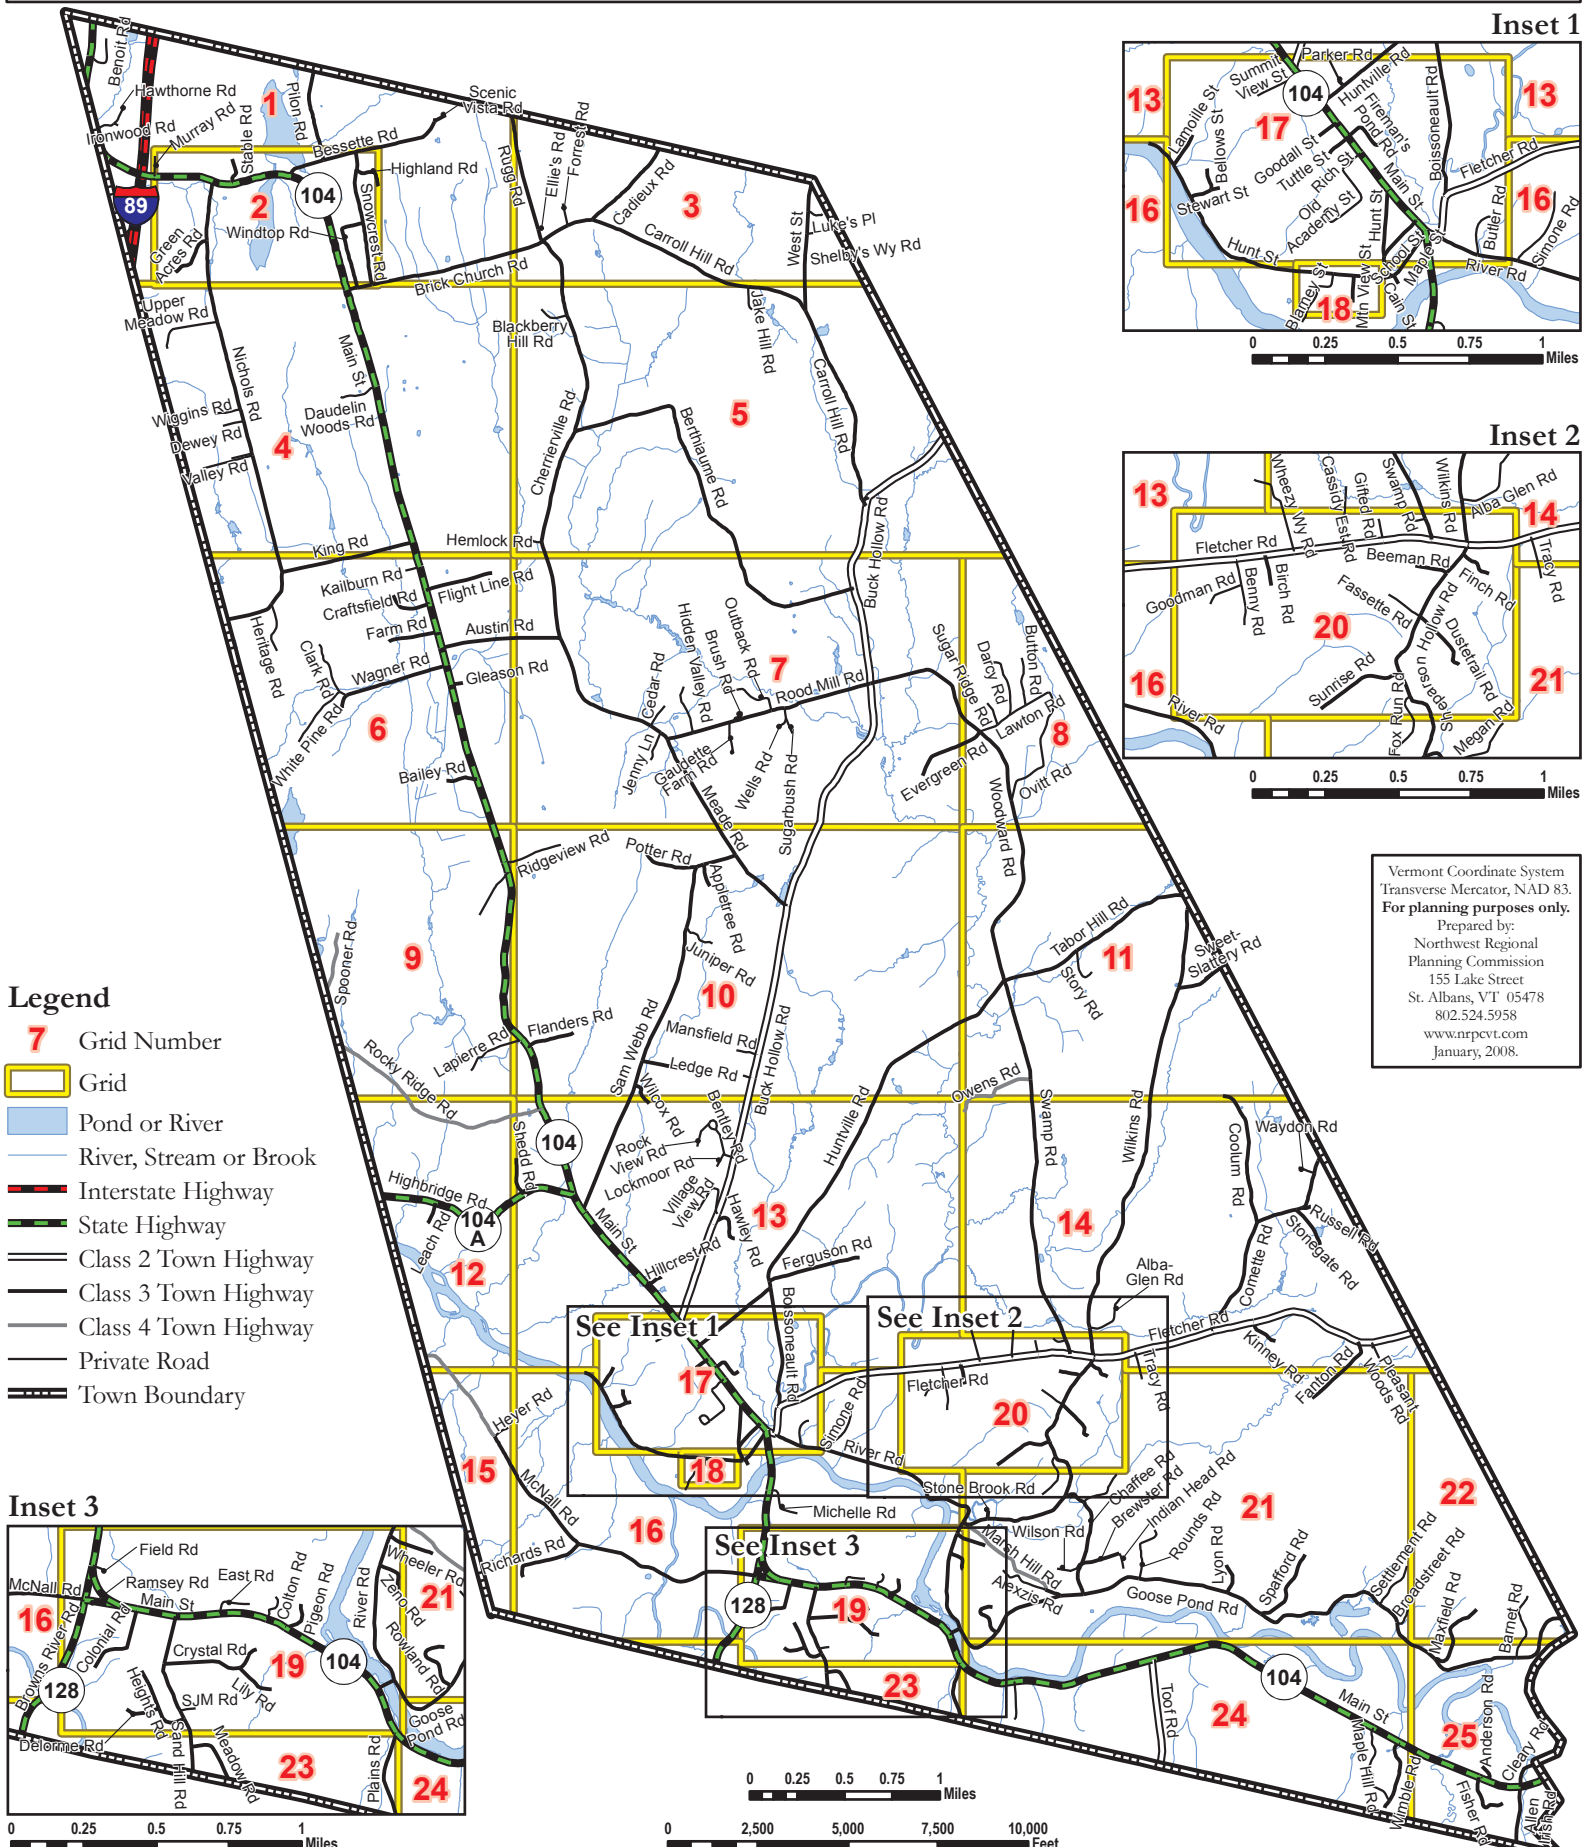

TOWN OF FAIRFAX

Inset 1

Inset 2

Legend

- 7 Grid Number
- Grid
- Pond or River
- River, Stream or Brook
- Interstate Highway
- State Highway
- Class 2 Town Highway
- Class 3 Town Highway
- Class 4 Town Highway
- Private Road
- Town Boundary