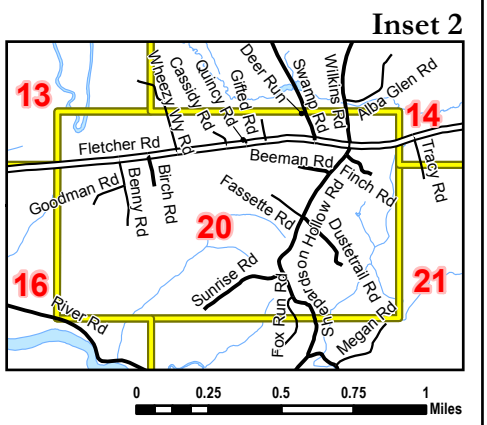

TOWN OF FAIRFAX

Legend

- 7 Grid Number
- Grid
- Pond or River
- River, Stream or Brook
- Interstate Highway
- State Highway
- Class 2 Town Highway
- Class 3 Town Highway
- Class 4 Town Highway
- Private Road
- Town Boundary

 Vermont Coordinate System
 Transverse Mercator, NAD 83.
For planning purposes only.
 Prepared by:
 Northwest Regional
 Planning Commission
 155 Lake Street
 St. Albans, VT 05478
 802.524.5958
 www.nrpvt.com
 February, 2011.